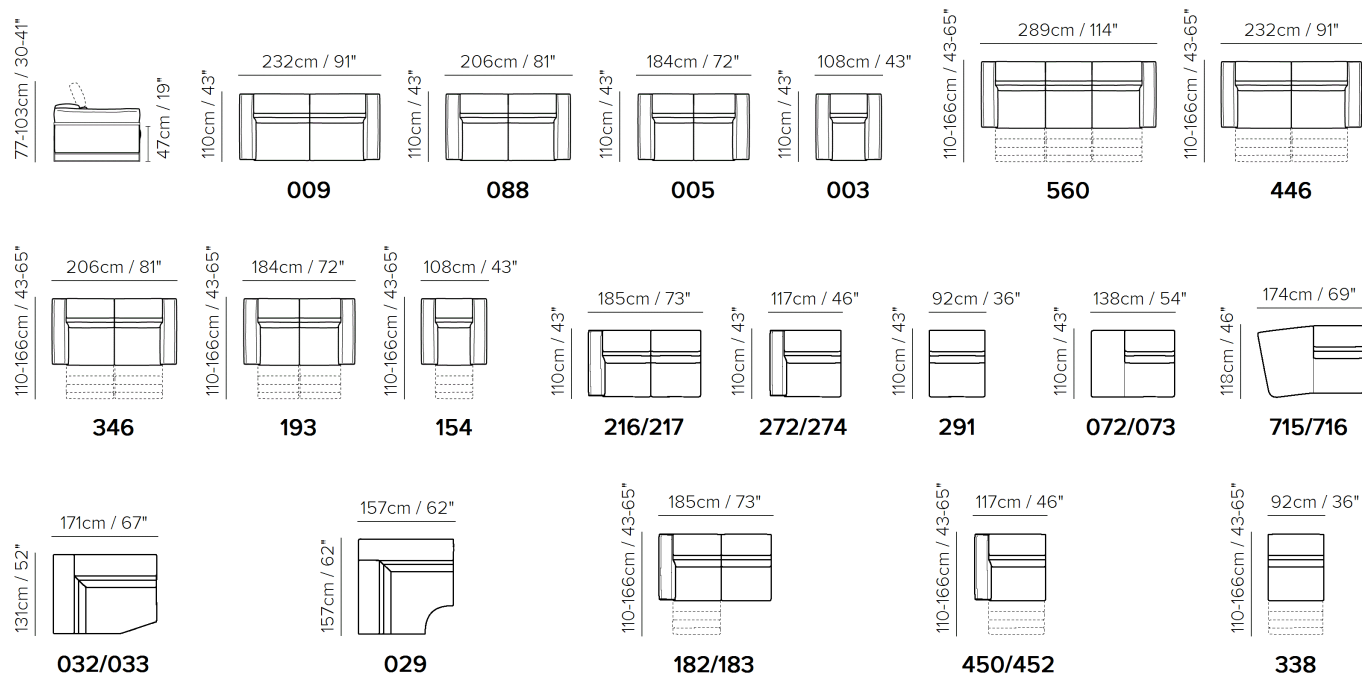

■ Vers. 446

■ Vers. 446

■ Vers. 715+029+183

SCHEMATICS

COMPOSITION EXAMPLES